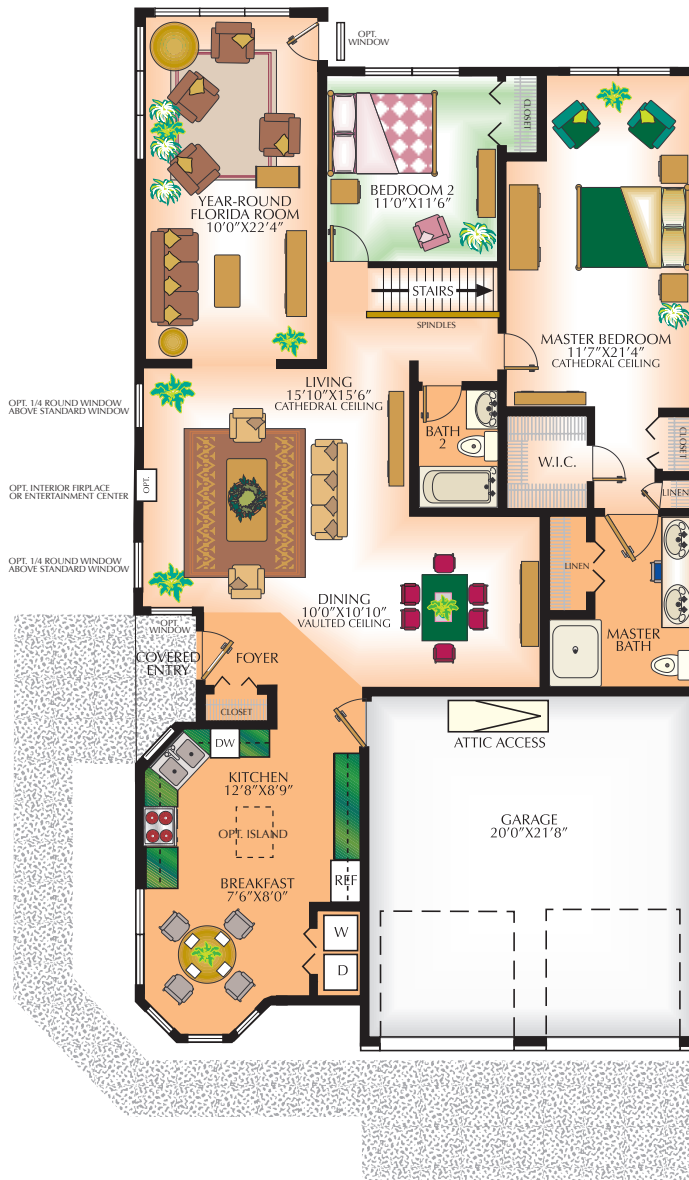

The Villas at Grayhawk

A Donald A. Paulone Community

The Cambridge
with Florida Room & Basement
3298 Sq. Ft.

NOT TO SCALE-for illustration purposes only and are subject to change without notice.

HOURS: Weekdays 1 PM to 4 PM, Sundays 11 AM to 1 PM

(724) 832-3506

The Villas at
Grayhawk

A Donald A. Paulone Community

The Cambridge
with Florida Room & Basement
3298 Sq. Ft.

NOT TO SCALE-for illustration purposes only and are subject to change without notice.