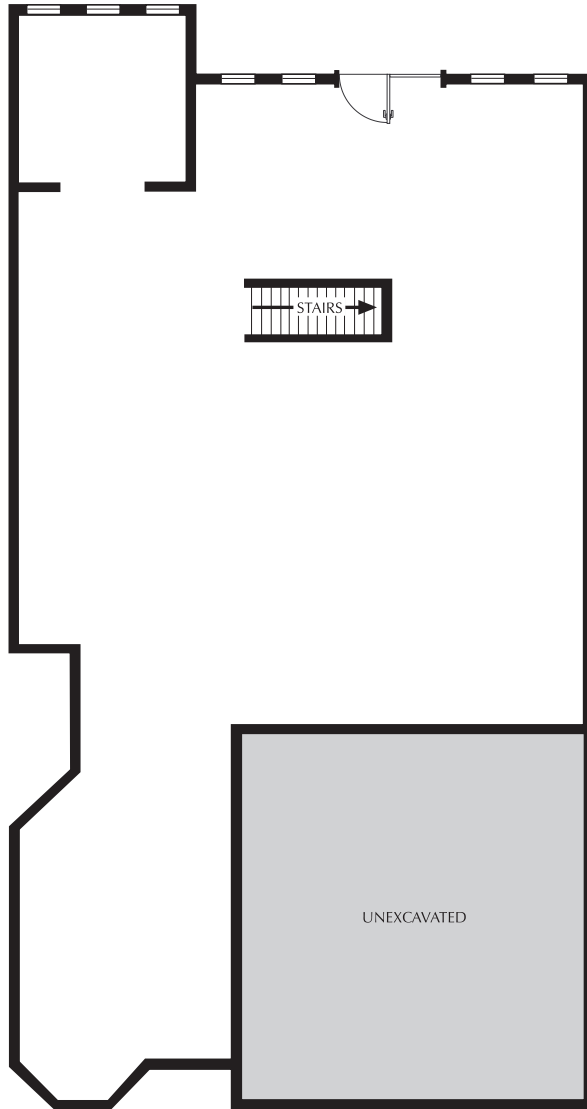

The Villas at Grayhawk

A Donald A. Paulone Community

The Cambridge
with Florida Room & Basement
3298 Sq. Ft.

NOT TO SCALE-for illustration purposes only and are subject to change without notice.

HOURS: Weekdays 1 PM to 4 PM, Sundays 11 AM to 1 PM

(724) 832-3506

The Villas at
Grayhawk

A Donald A. Paulone Community

The Cambridge
with Florida Room & Basement
3298 Sq. Ft.

NOT TO SCALE-for illustration purposes only and are subject to change without notice.